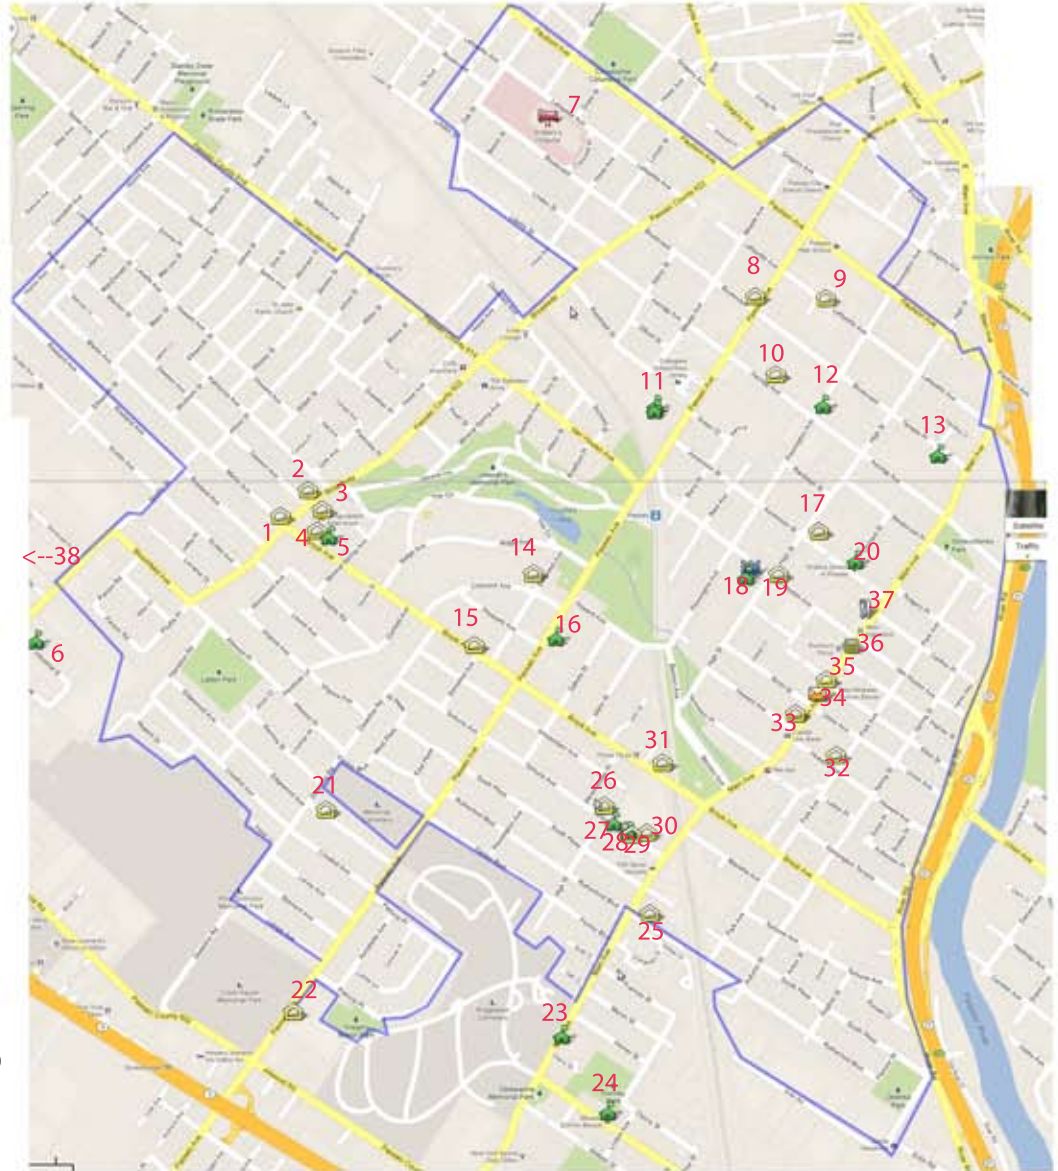

# Passaic/Clifton Rough Eruv Map - Updated Teves 5773

NOTE: Eruv boundaries are approximate ONLY. Do not rely on for Eruv.  
This is a rough draft only.

See <http://PassaicJews.com/eruv> for interactive and more detailed map  
See <http://PassaicJews.com/kosher> for kosher establishment list

- 1 Shul: Rabbi Hirsch / Bais Yosef
- 2 Shul: Rabbi Cohen / Kol Yeshuran
- 3 Shul: Adas Yisroel
- 4 Shul: Chabad
- 5 Yeshiva: Chai Tots (Preschool Only)
- 6 Yeshiva: Cheder of Clifton (K-8)
- 7 Hospital: Saint Mary's
- 8 Shul: Tiferes Yisroel
- 9 Shul: Rabbi Davis / BMT
- 10 Shul: Rabbi Zupnik / BTU
- 11 Yeshiva: Bais Hillel (YBH) (K-8)
- 12 Yeshiva: Yeshiva Ketana Girls (K-12)
- 13 Yeshiva: Mesivta of Passaic
- 14 Shul: Wolf's
- 15 Shul: Eitz Chaim
- 16 Yeshiva: Passaic Torah Institute
- 17 Shul: Bais Dovid
- 18 Mikveh Yisroel
- 19 Shul: Ahavas Yisroel
- 20 Yeshiva: Yeshiva Gedolah (Bais Med.)
- 21 Shul: Bnai Torah of Clifton
- 22 Shul: Bais Shalom
- 23 Yeshiva: Mesivta of Clifton (Bais Med.)
- 24 Yeshiva: Mesiva of Clifton (9-12)
- 25 Shul: Kollel Avreichem
- 26 Shul: Agudas Yisroel
- 27 Yeshiva: Yeshiva Ketana Preschool
- 28 Yeshiva: Yeshiva Ketana Boys (K-8)
- 29 Shul: Rabbi Weinberger
- 30
- 31 Shul: Young Israel
- 32 Shul: Chabad

- 33 Shul: Kahal Yereim
- 34 Post Office
- 35 Shul: Bais Eliezer
- 36 Supermarket: Kosher Konnection
- 37 Kosher Restaurants (see <http://PassaicJews.com/kosher>)
- 38 To Jewish Family Services, Memorial Chapel